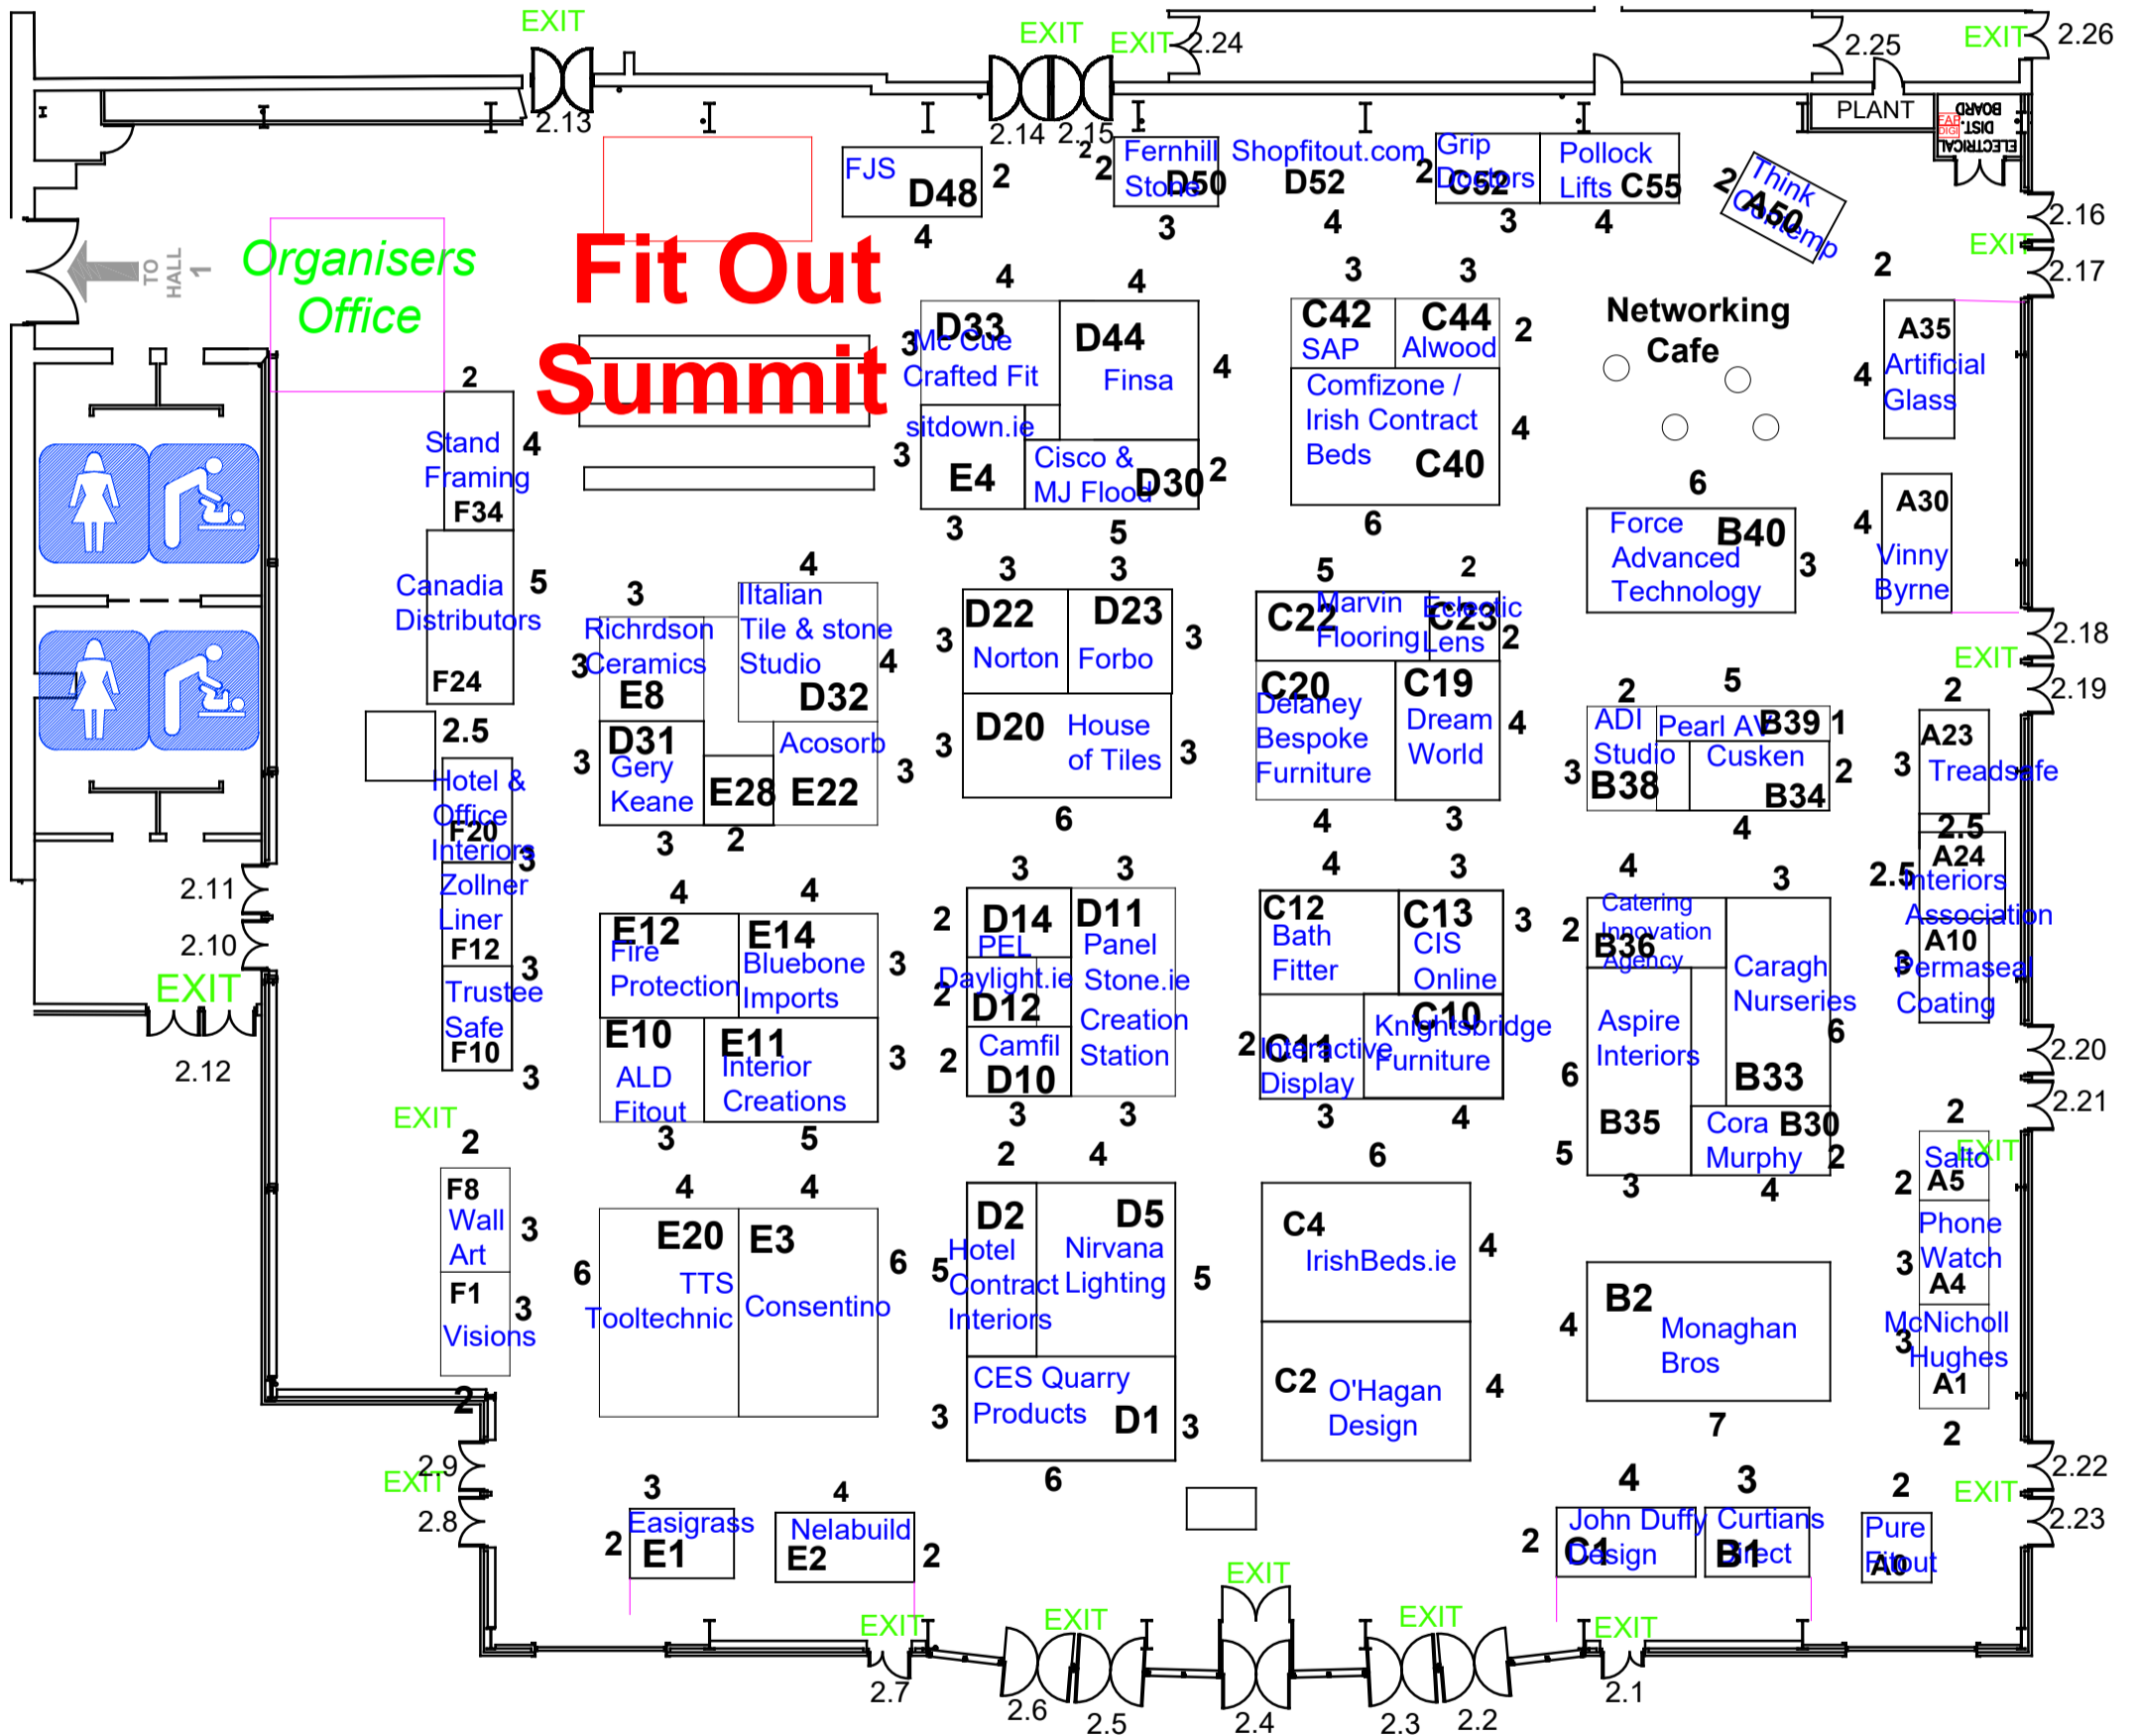

Fit Out Expo Hospitality Fit Out RDS Hall 2 1st - 2nd May 2019

HALL 2
(SHELBOURNE HALL)